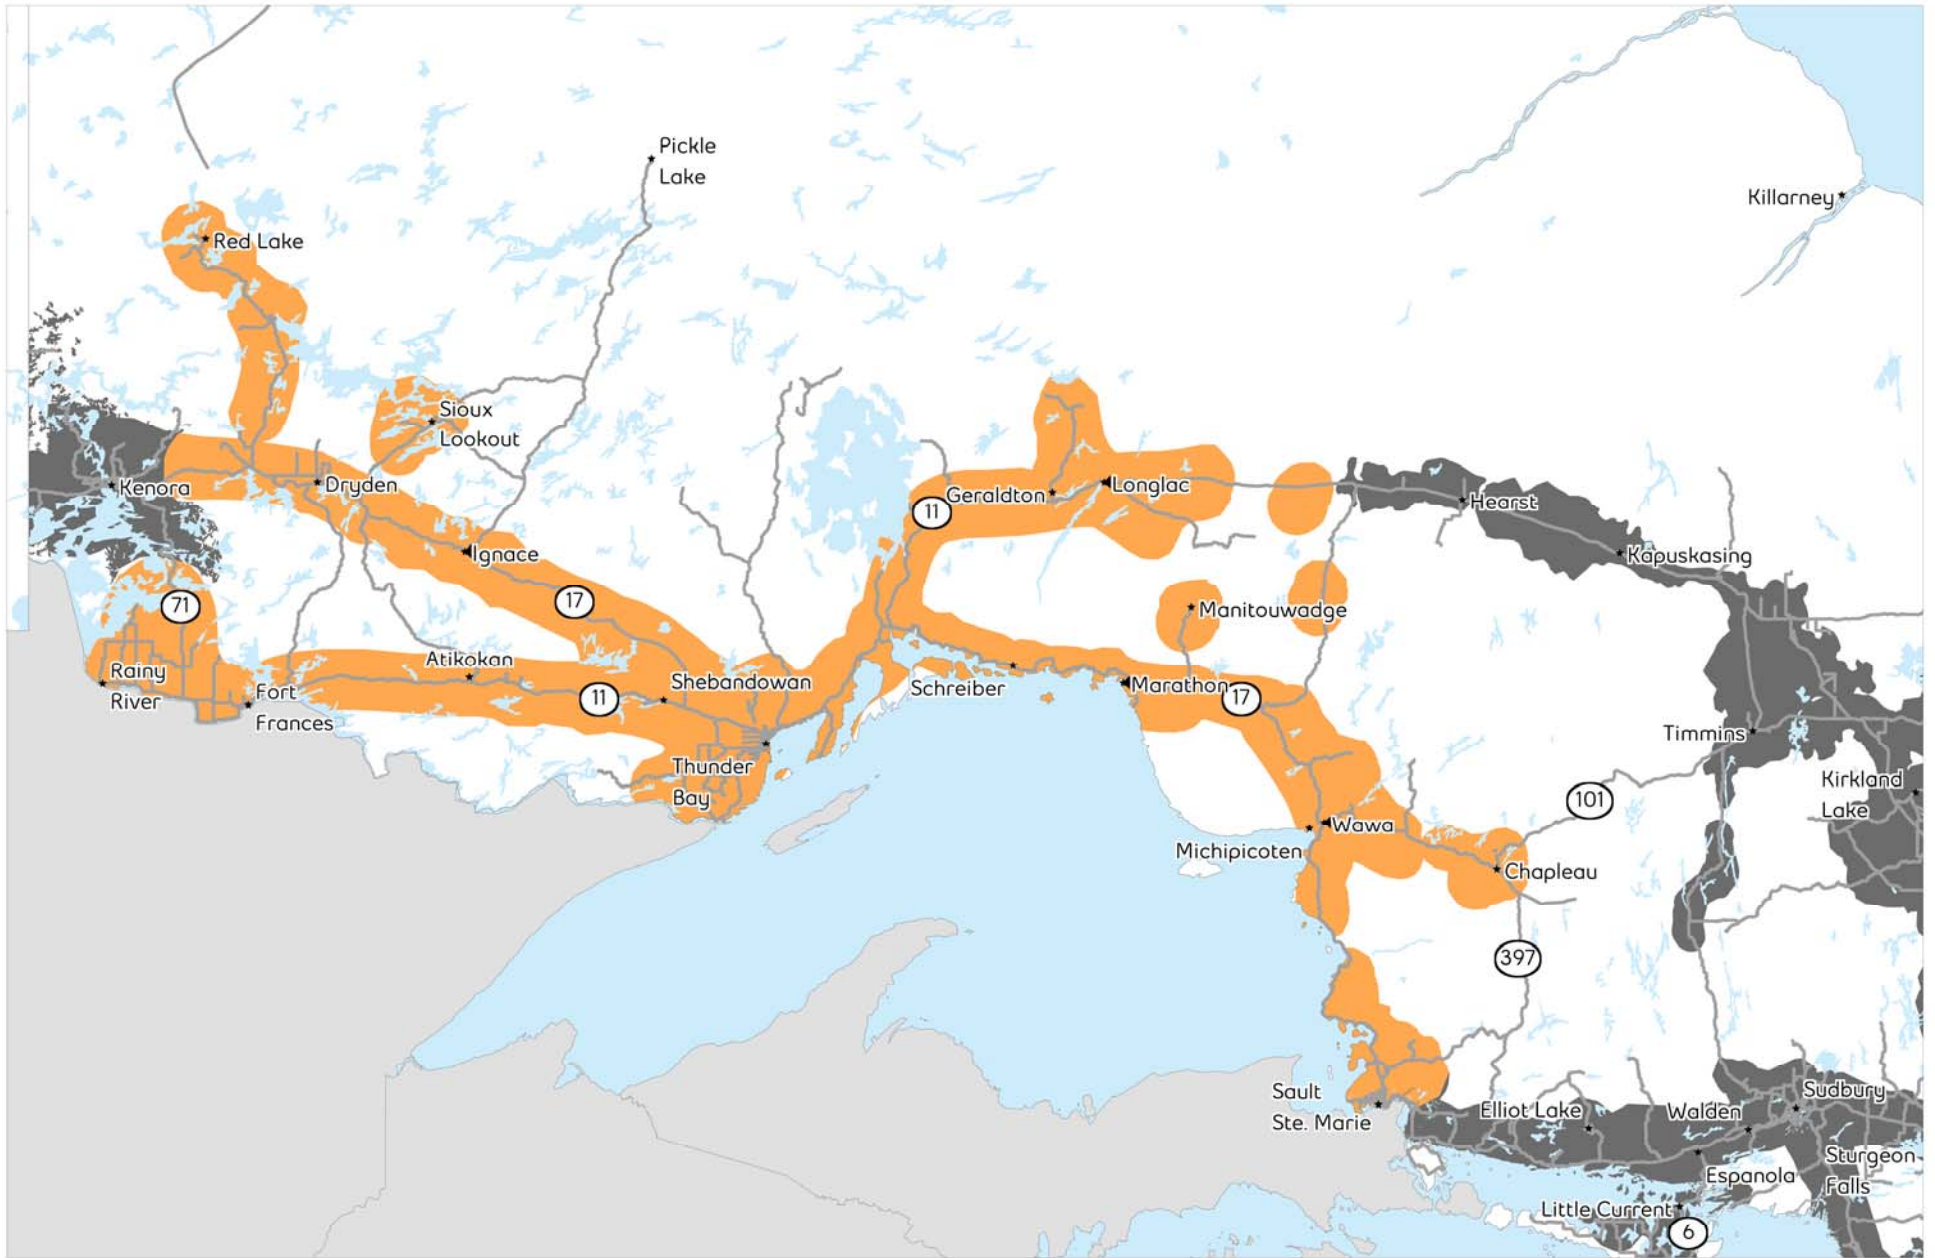

Northwestern Ontario CDMA coverage available after December 31, 2014

■ Bell CDMA Coverage ■ CDMA Coverage no longer available as of December 31, 2014