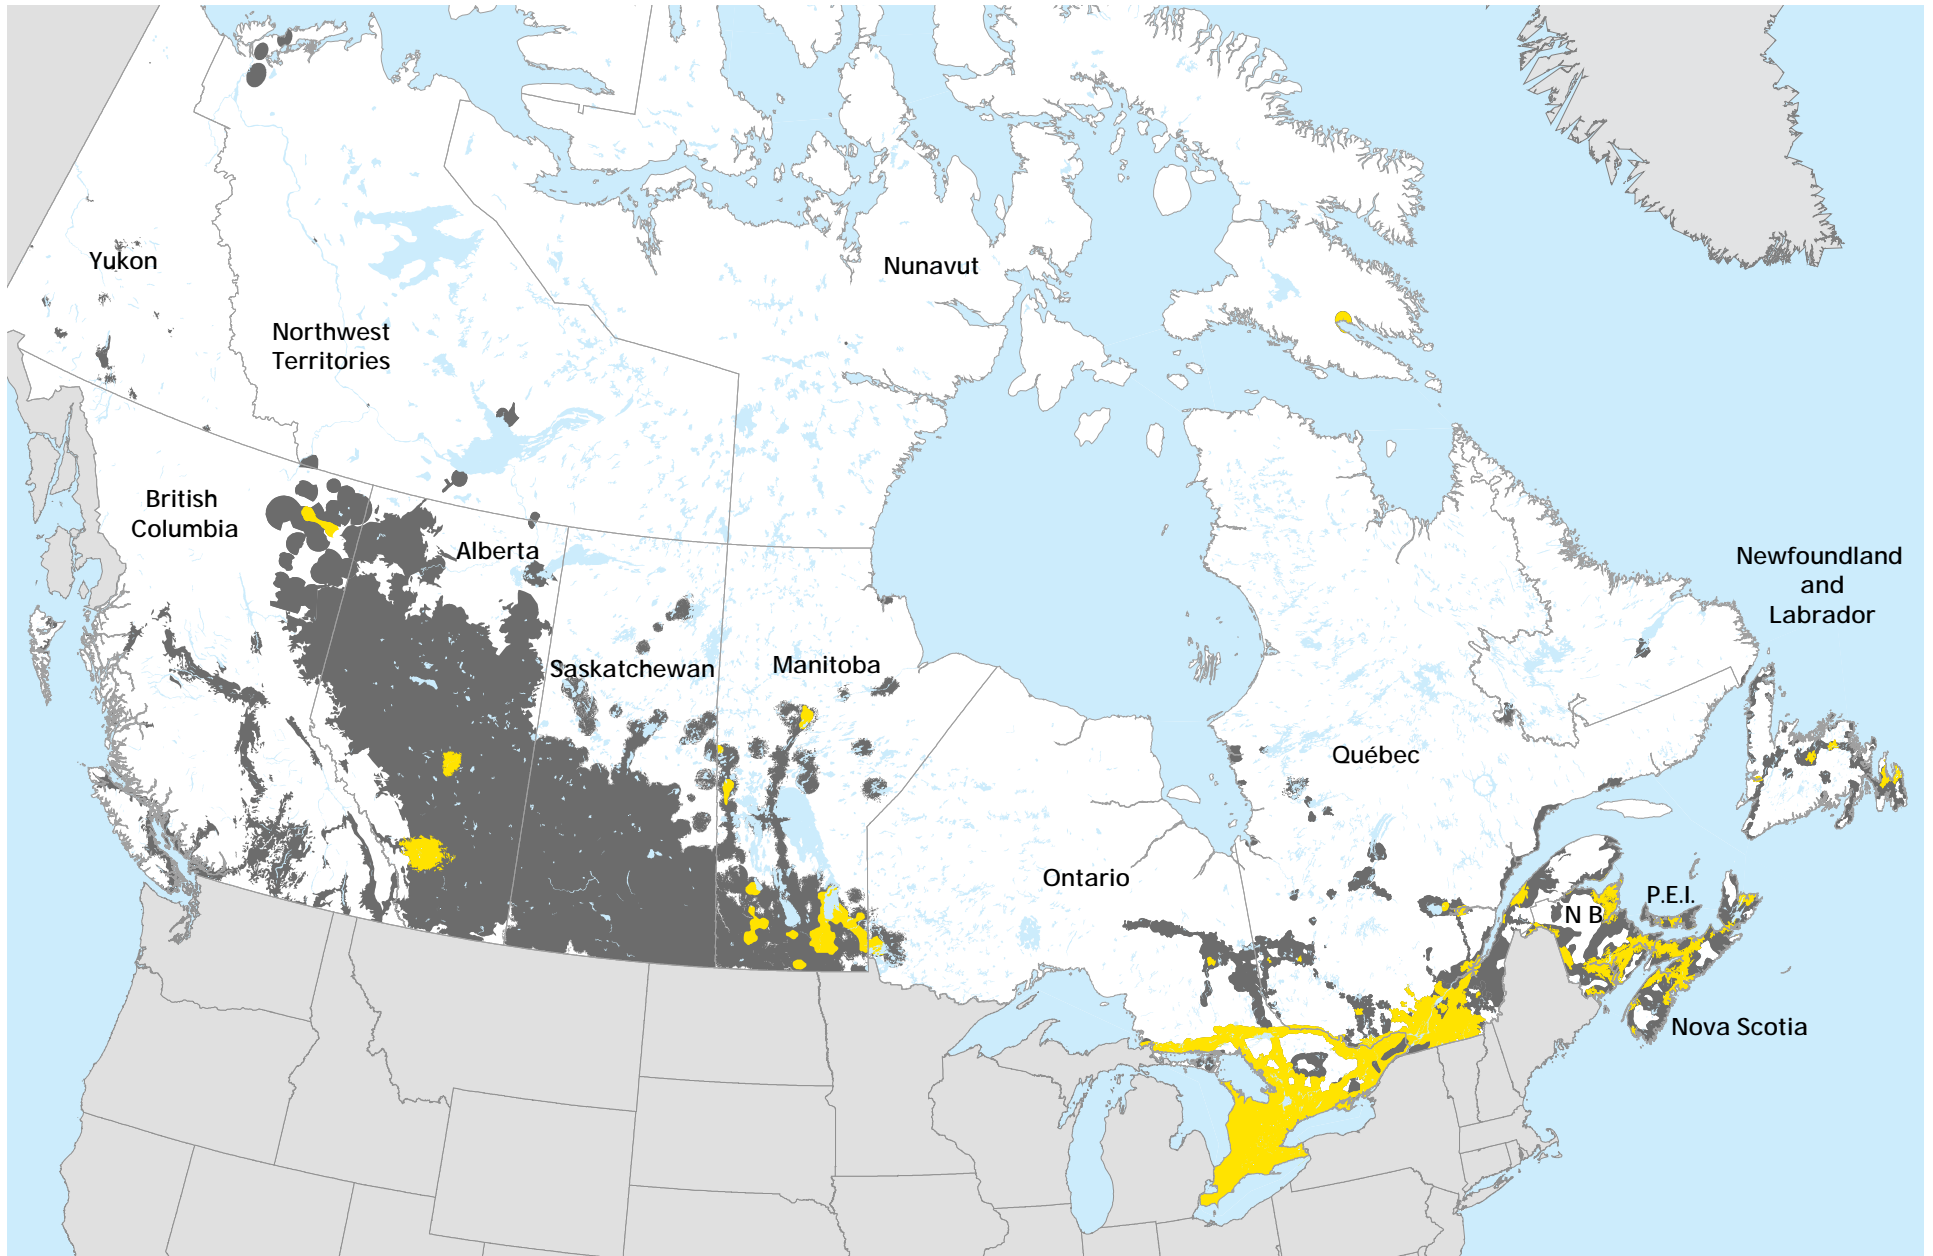

# National CDMA Coverage Map - Canada

■ EVDO

■ 1xRTT

Coverage area as of December 31, 2014. Actual coverage may vary and is available with compatible devices. Speed may vary due to topography, environmental conditions, device type and other factors.