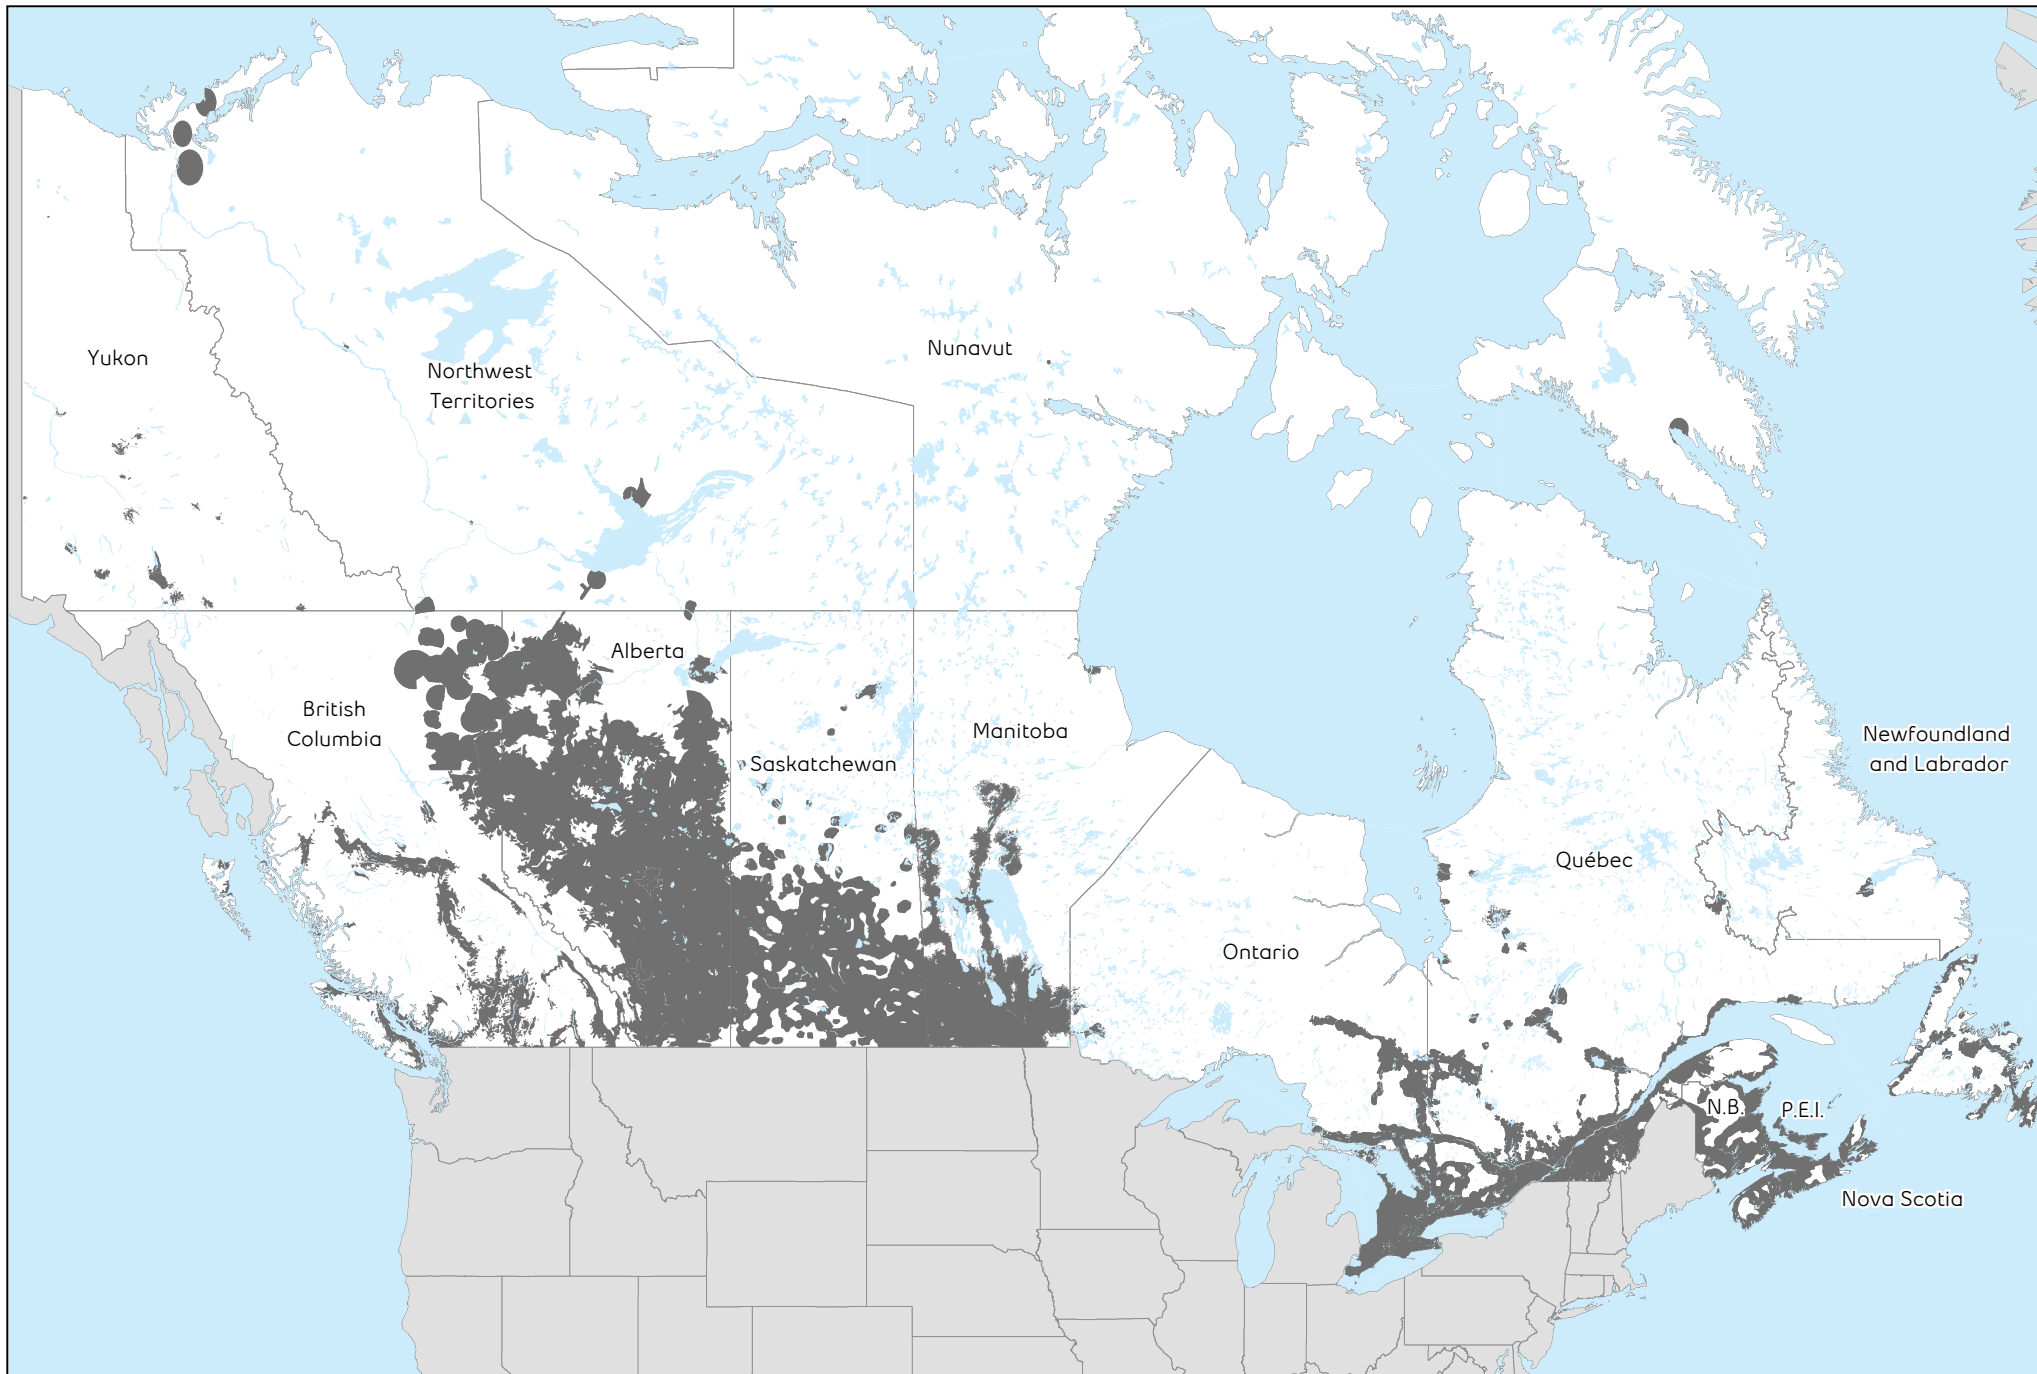

# Coverage Map - Canada

1xRTT\*

Coverage area as of June 2016. Actual coverage may vary and is available with compatible devices. Check [www.bell.ca/coverage](http://www.bell.ca/coverage) for future network expansions. Speed may vary due to topography, environmental conditions, devices and other factors. \* Theoretical peak speeds may vary.